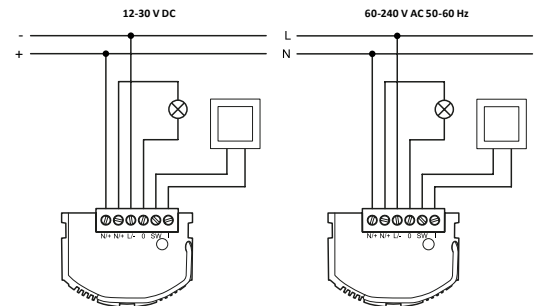

## 1-channel actuator module

AURATON Switch ONE allows you to remotely control lighting or other electrical devices e.g. consumer electronics (controls any electrical device with a voltage of 12-30V DC and 60-240 AC; maximum channel load 8.6A).

## TECHNICAL DATA

AC supply voltage	60-240 V AC, 50-60 Hz
DC supply voltage	12-30 V DC
Maximum power consumption	≤1 W
Power consumption in stand-by mode	≤0,4 W
Operating temperature range	0 – 35°C
Permissible load	up to 8.6 A for resistive load
Security type	Required external overcurrent circuit breaker with a maximum current of 10 A
Control element	Electromagnetic, micro-gap relay
Control method	remote – by OTA locally – using the button
Cooperation with internet control panel	AURATON Pulse
Operating range	approx. 30 m
Radio frequency	868,150 MHz; 868,450 MHz
Radio signal strength	Up to 11 dBm
Radio receiver category	2
Radio protocol	AURA
Ingress protection	IP20