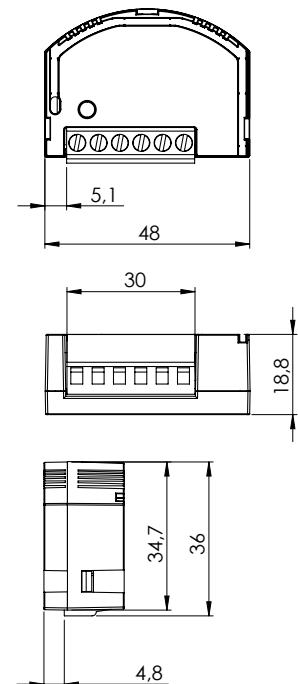

TECHNICAL DATA

AC supply voltage	60-240 V AC, 50-60 Hz
DC supply voltage	12-30 V DC
Maximum power consumption	≤1 W
Power consumption in stand-by mode	≤0,4 W
Operating temperature range	0 – 35°C
Permissible load	up to 8.6 A for resistive load
Security type	Required external overcurrent circuit breaker with a maximum current of 10 A
Control element	Electromagnetic, micro-gap relay
Control method	remote – by OTA locally – using the button
Cooperation with internet control panel	AURATON Pulse
Operating range	approx. 30 m
Radio frequency	868,150 MHz; 868,450 MHz
Radio signal strength	Up to 11 dBm
Radio receiver category	2
Radio protocol	AURA
Ingress protection	IP20